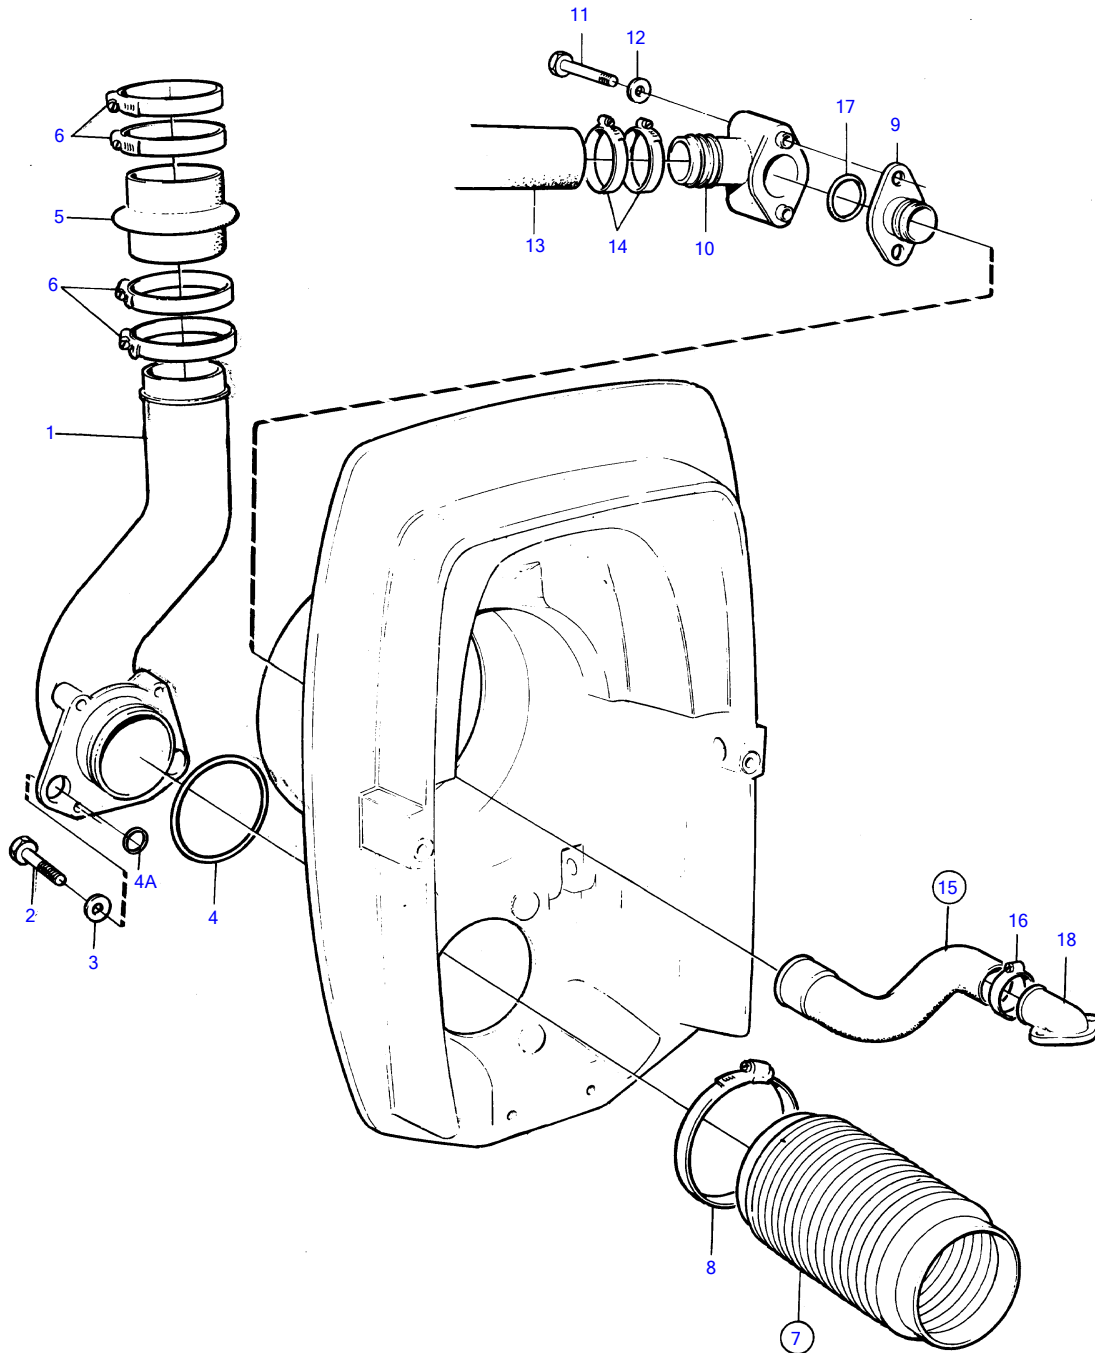

DP-D1, DPX, SP-C1

15373

DP-D1, DPX, SP-C1

REF	PART NO.	QTY	DESCRIPTION	NOTES
1	873114	1	Exhaust pipe	
2	970958	4	Hexagon screw	
3	960148	4	Washer	
4	925256	1	O-ring	
4A	925064	2	O-ring	
5	860396	2	Exhaust hose	
6	853013	4	Hose clamp	
7	876631	1	Bellows kit	
8	872531	2	• Hose clamp	
9	872334	1	Nipple	
10	872338	1	Hose connection	
11	955516	2	Hexagon screw	
12	955893	2	Washer	
13		1	Hose	Intake-sea water pump.
14	961669	2	Hose clamp	
15	876632	1	Hose kit	
16	853548	1	• Hose clamp	
17	925064	1	• O-ring	
18	872752	1	Hose connection	